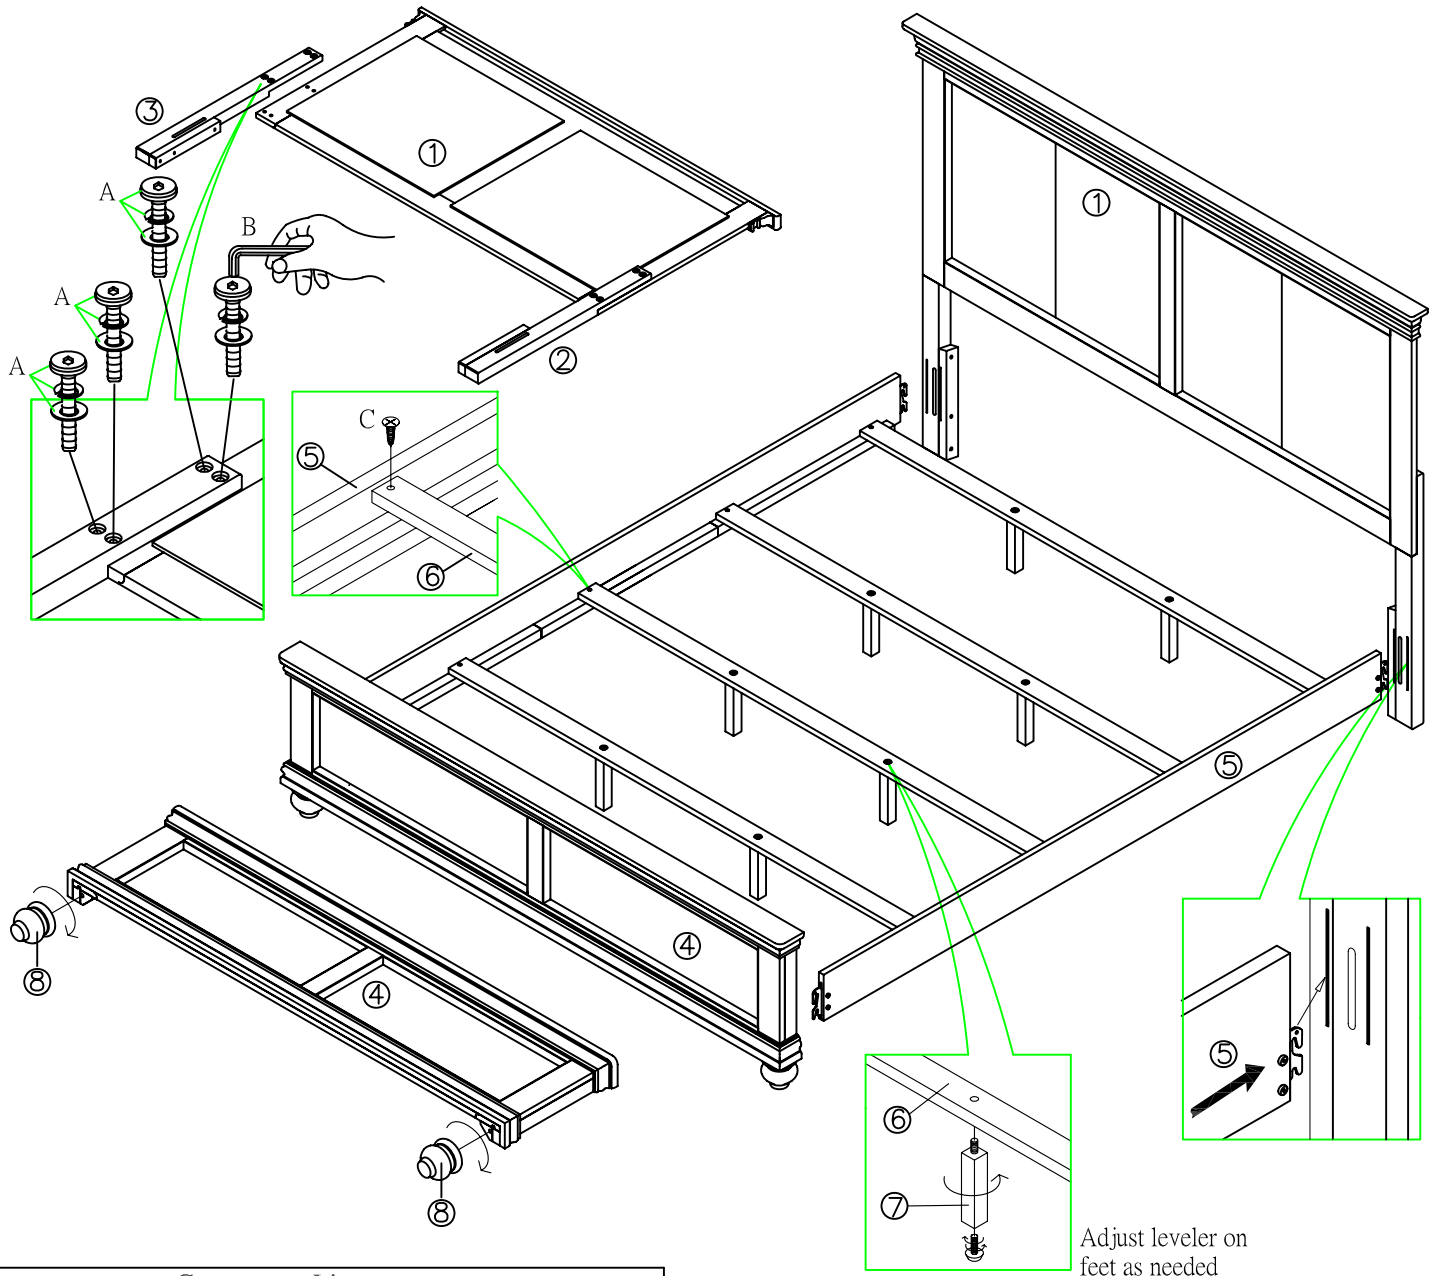

# ASSEMBLY INSTRUCTION

**GROUP NO.: 88100-0 ESSEX BR**

**ITEM NO.: 88111-0 HEADBOARD, 6/0-6/6 PANEL BED**

**88112-0 RAILS 6/0 PANEL BED**

**88113-0 FOOTBOARD, 6/0-6/6 PANEL BED W/ SLATS**

DEAR CUSTOMER,

Caution: Please read all instructions before assembly and check the carton for any parts that may have come loose during shipment. It is recommended to use two or more persons during the assembly process.

Component List		
NO.	Descriptions	Q.ty
1	Headboard(Packed Separately)	1
2	K.D Left Foot(Packed inside HB)	1
3	K.D Right Foot(Packed inside HB)	1
4	Footboard (Packed Separately)	1
5	Side Rails(Packed Separately)	2
6	Bed Slats(Packed inside Footboard)	4
7	Center Support Leg(Packed inside FB)	8
8	Leg(Packed inside FB)	2