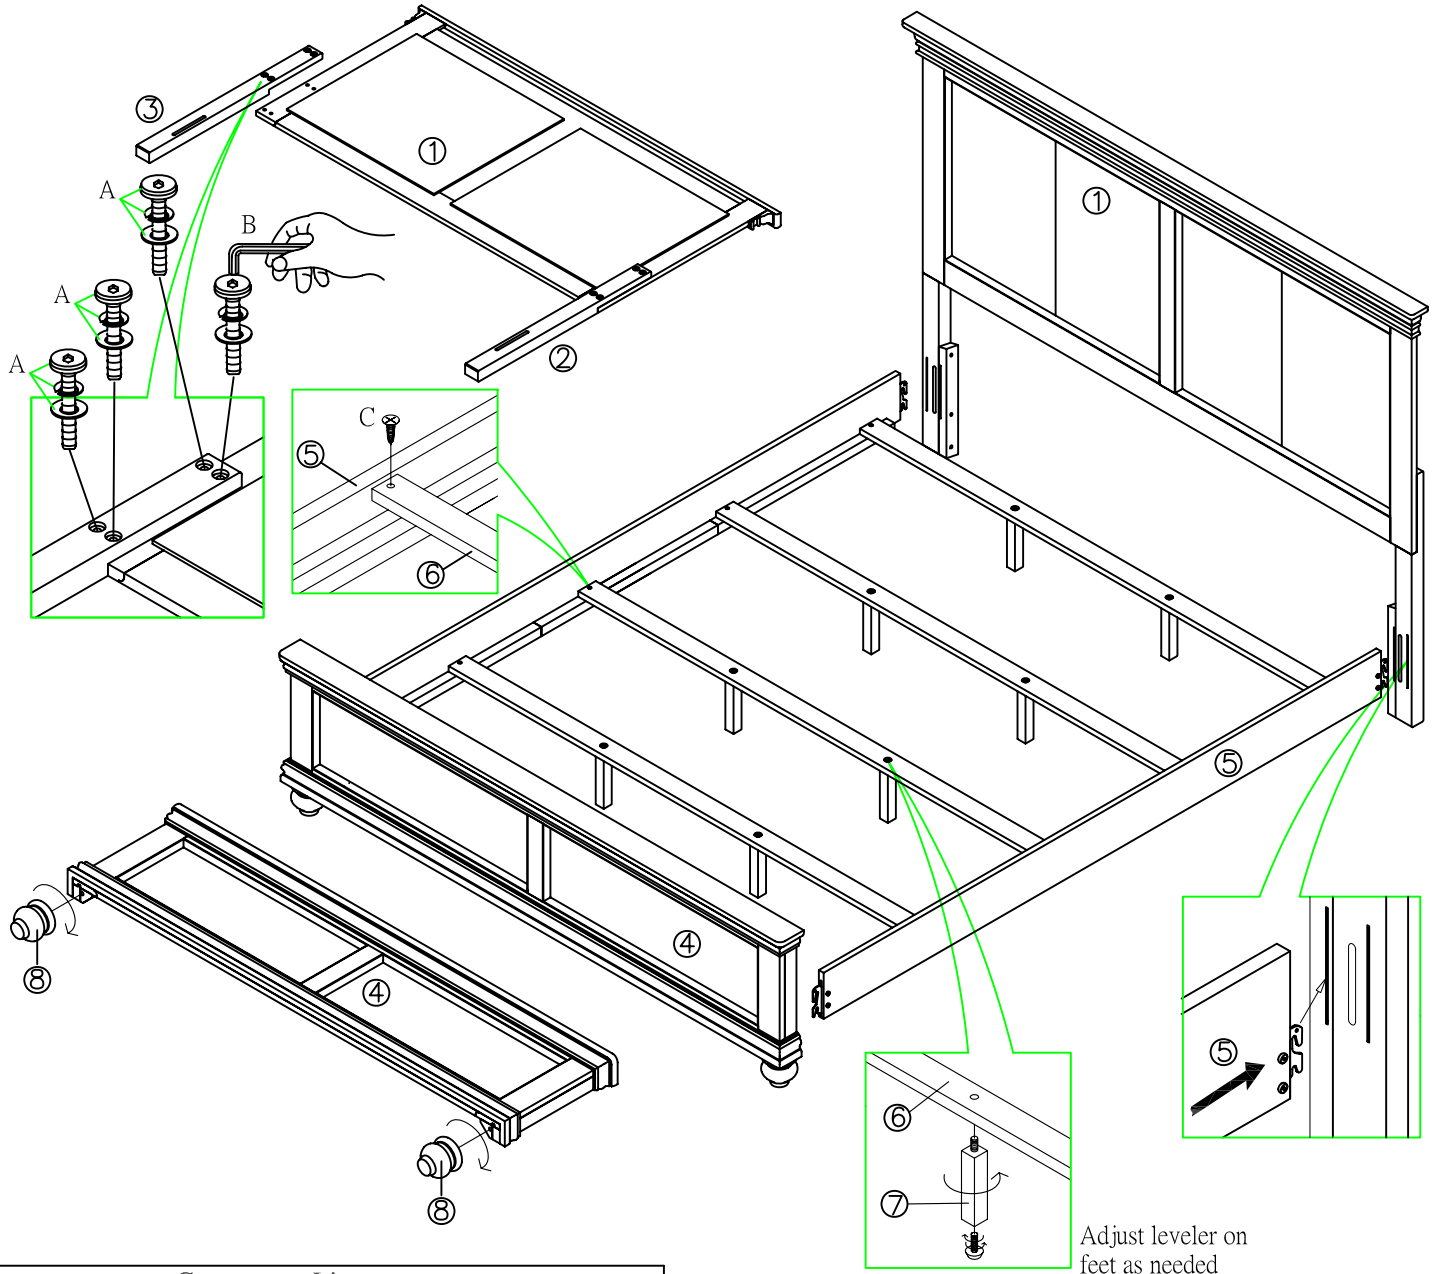

# ASSEMBLY INSTRUCTION

**GROUP NO.: 88100 ESSEX BR**

ITEM NO.: 88111 HEADBOARD, 6/0-6/6 PANEL BED

88112 RAILS 6/0 PANEL BED

88113 FOOTBOARD, 6/0-6/6 PANEL BED W/ SLATS

DEAR CUSTOMER,

Caution: Please read all instructions before assembly and check the carton for any parts that may have come loose during shipment. It is recommended to use two or more persons during the assembly process.