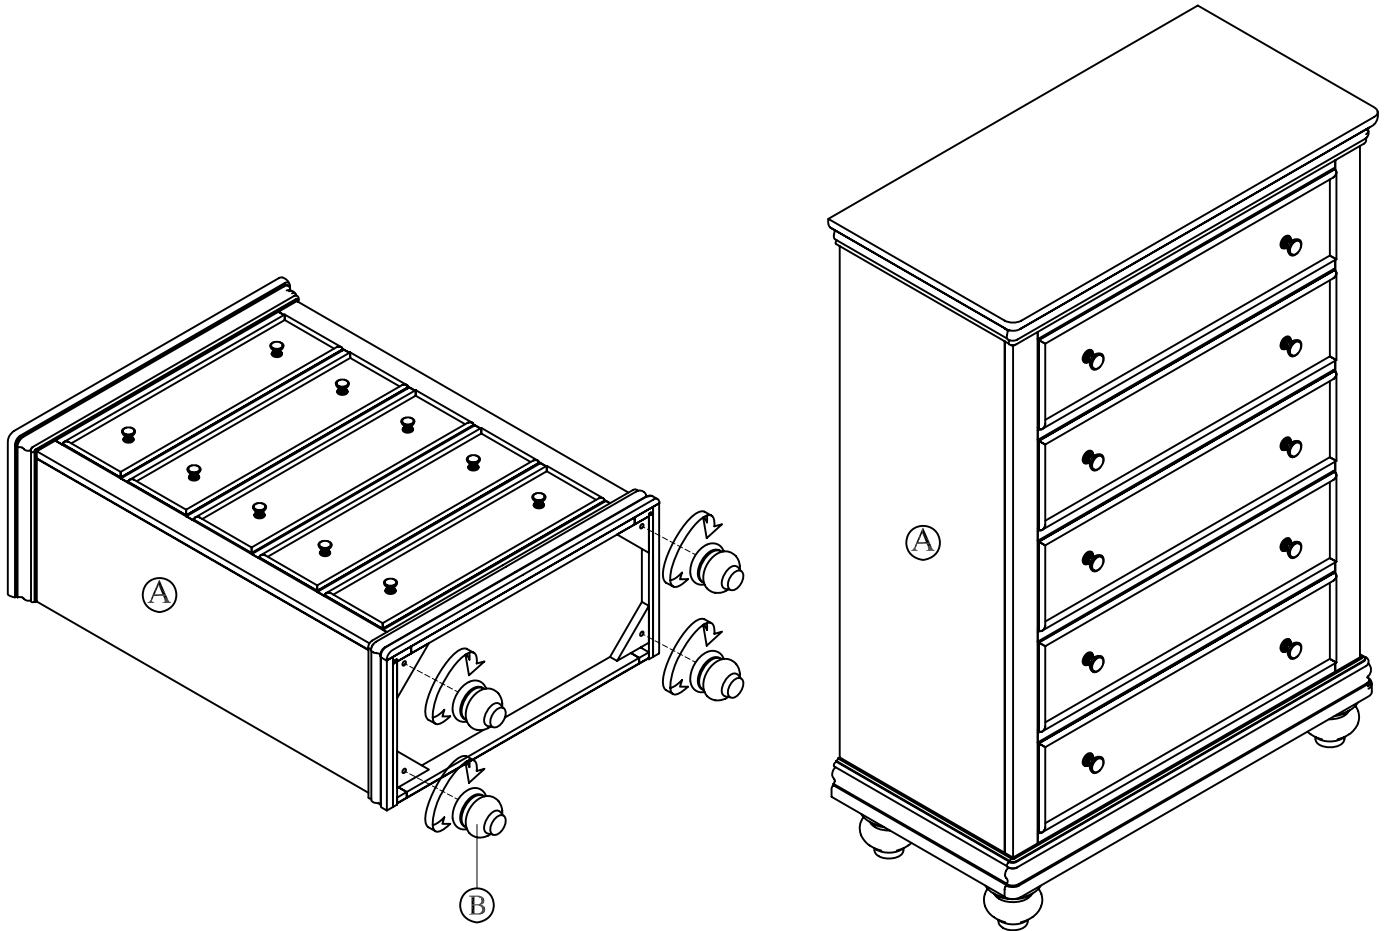

DEAR CUSTOMER,

Caution: Please read all instructions before assembly and check the carton for any parts that may have come loose during shipment. It is recommended to use two or more persons during the assembly process.

Component List		
NO.	Descriptions	Q.ty
A	5-Drawer Chest	1
B	Legs	4