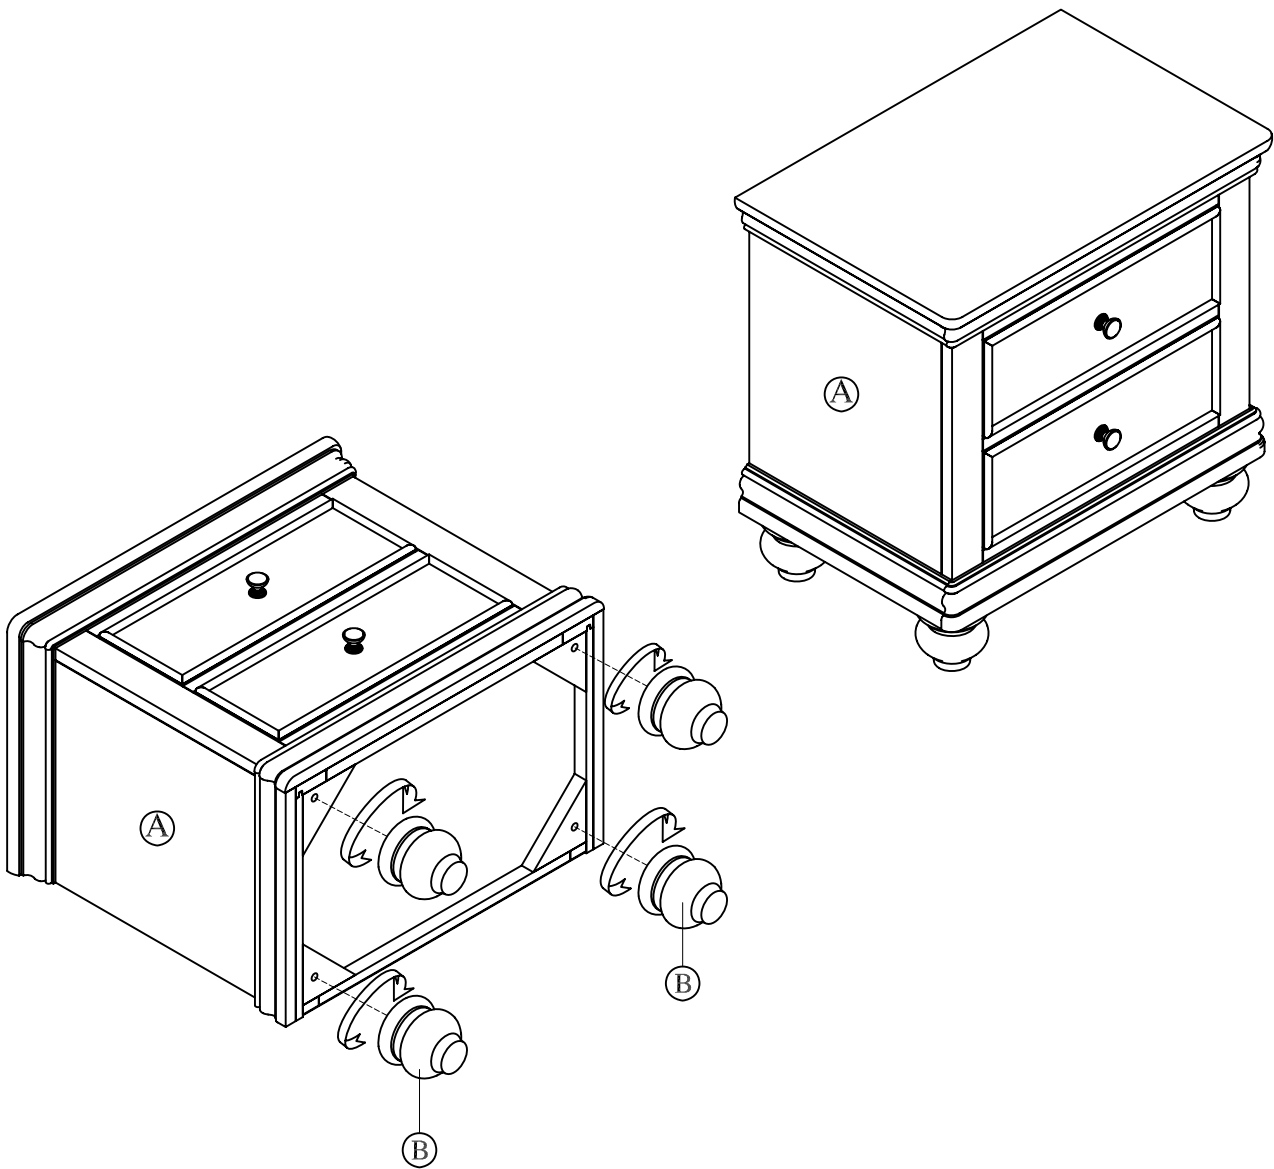

DEAR CUSTOMER,

Caution: Please read all instructions before assembly and check the carton for any parts that may have come loose during shipment. It is recommended to use two or more persons during the assembly process.

Component List		
NO.	Descriptions	Q.ty
A	Night Stand	1
B	Legs	4