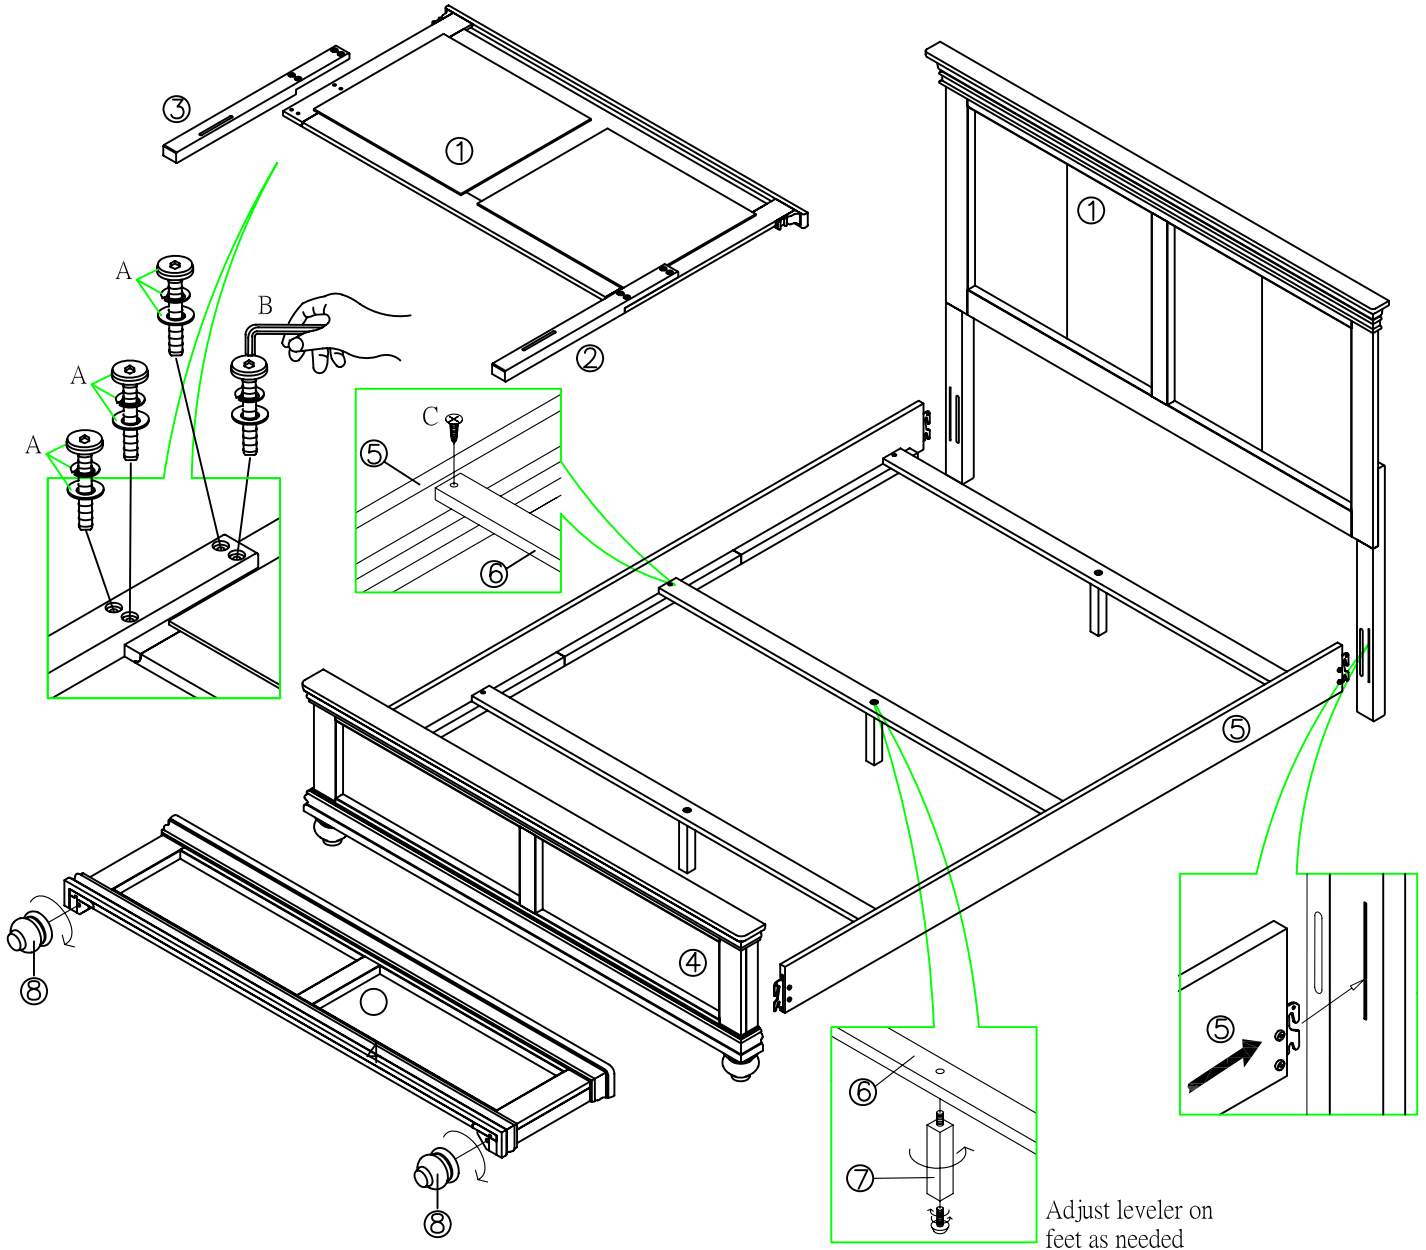

# ASSEMBLY INSTRUCTION

**GROUP NO.: 88100-0 ESSEX BR**

**ITEM NO.: 88101-0 HEADBOARD, 5/0 PANEL BED**

**88102-0 RAILS 5/0 - 6/6 PANEL BED**

**88103-0 FOOTBOARD, 5/0 PANEL BED W/ SLATS**

DEAR CUSTOMER,

Caution: Please read all instructions before assembly and check the carton for any parts that may have come loose during shipment. It is recommended to use two or more persons during the assembly process.