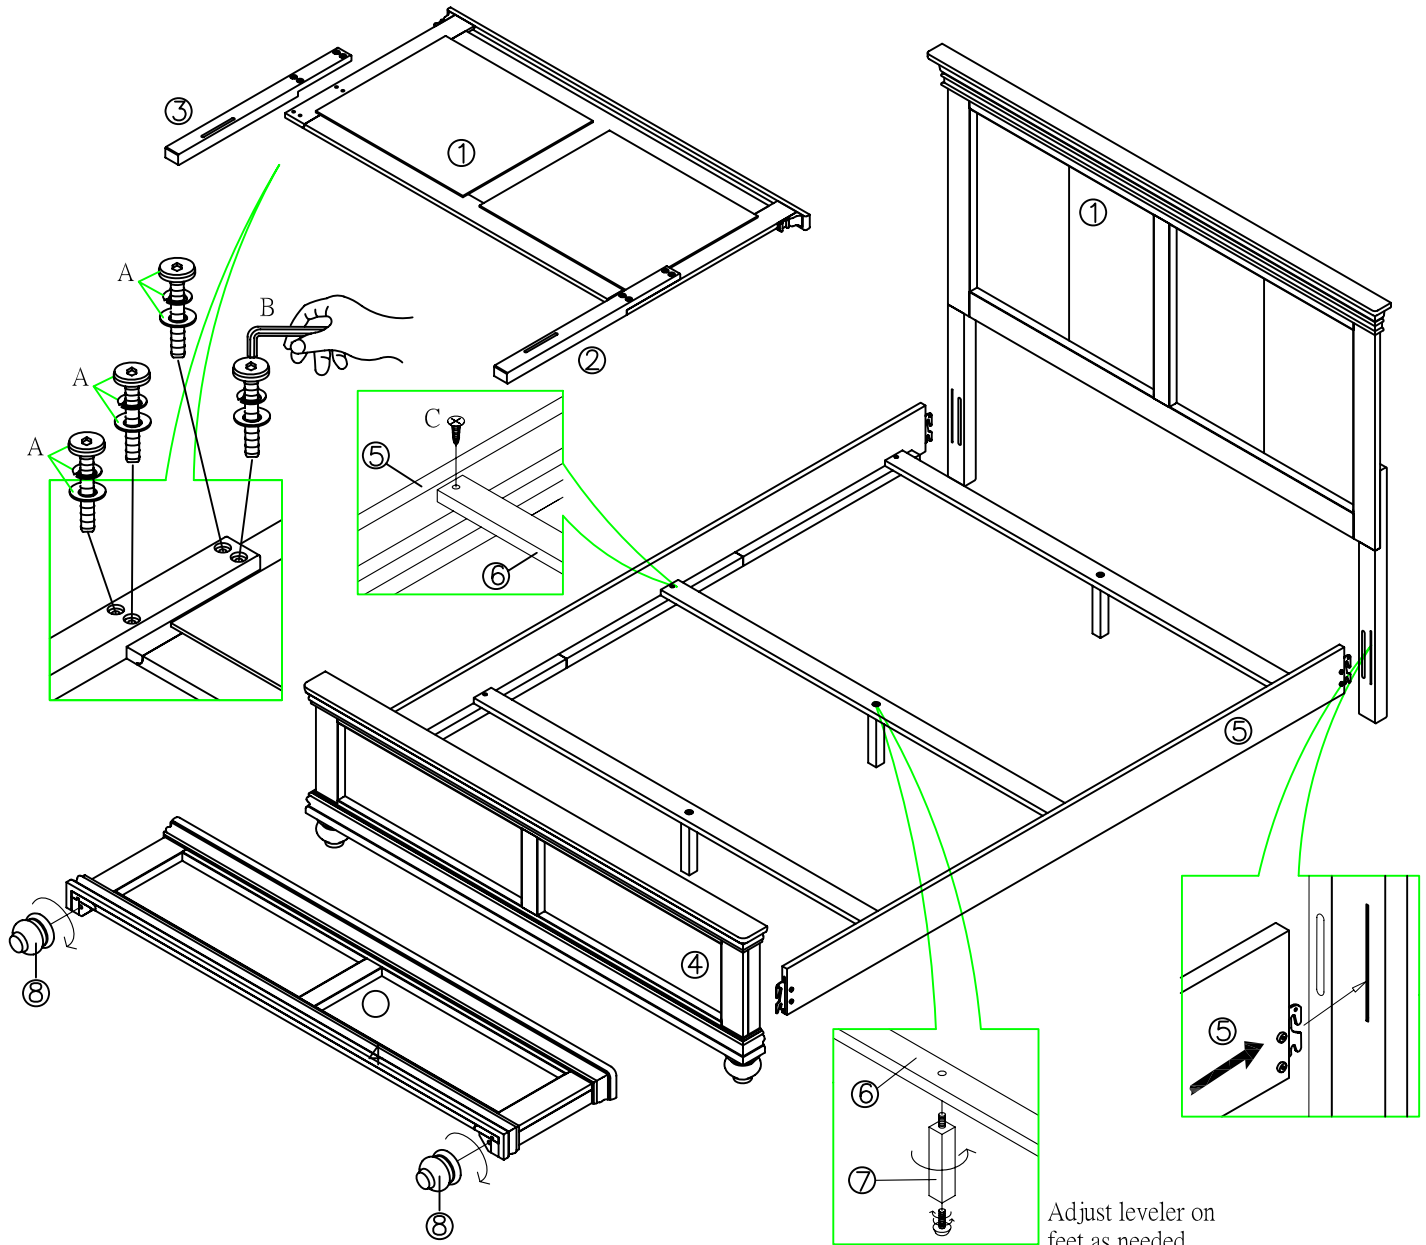

# ASSEMBLY INSTRUCTION

**GROUP NO.: 88100 ESSEX BR**

ITEM NO.: 88101 HEADBOARD, 5/0 PANEL BED

88102 RAILS 5/0 - 6/6 PANEL BED

88103 FOOTBOARD, 5/0 PANEL BED W/ SLATS

DEAR CUSTOMER,

Caution: Please read all instructions before assembly and check the carton for any parts that may have come loose during shipment. It is recommended to use two or more persons during the assembly process.