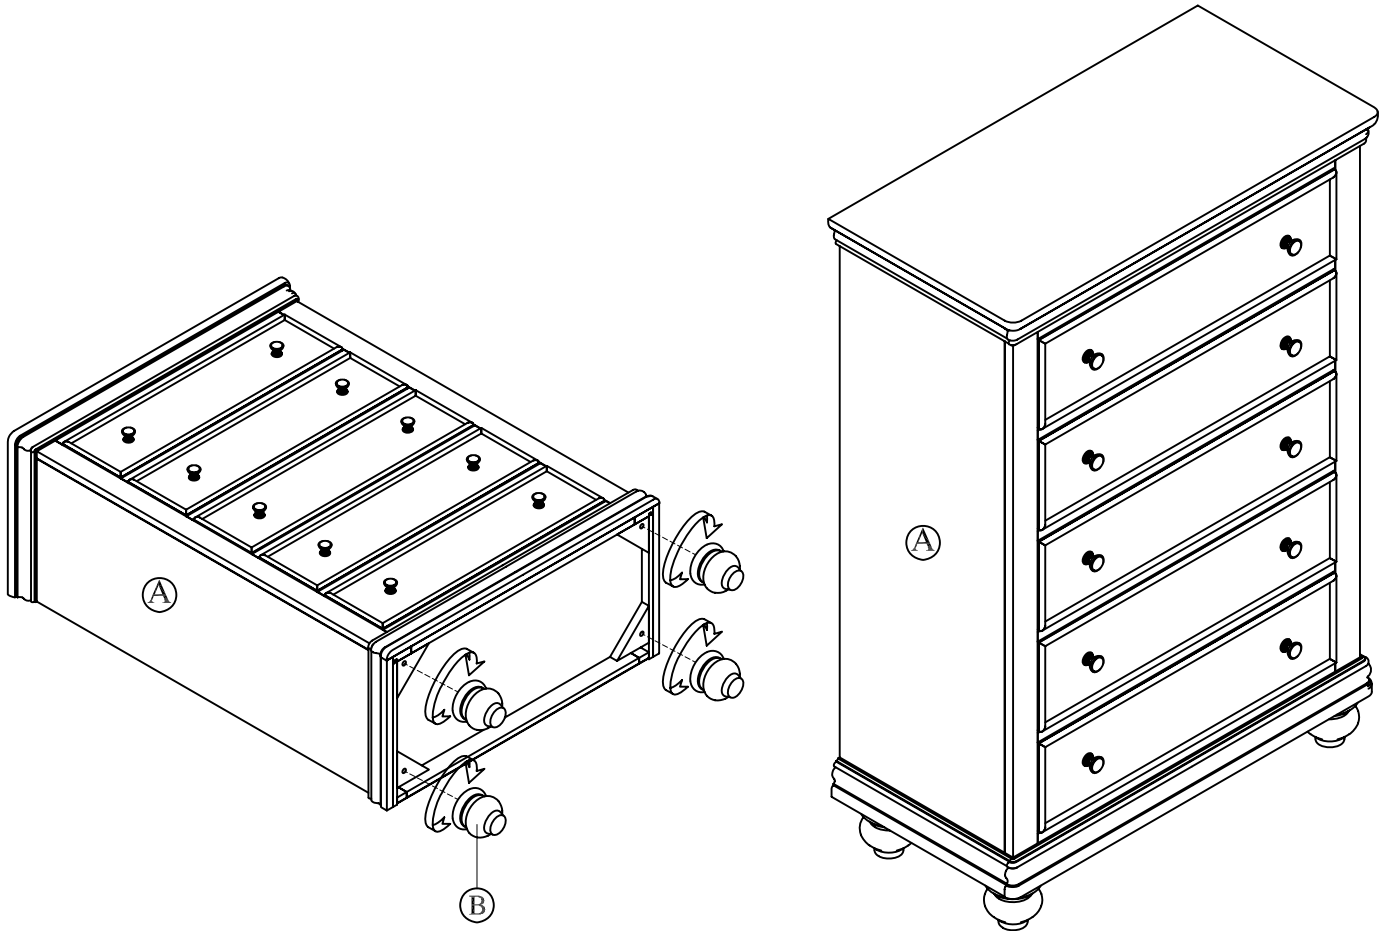

STANDARD
furniture
GRAND DESIGNS

ASSEMBLY INSTRUCTION

GROUP NO.: 88100 ESSEX BR

ITEM NO.: 88105 CHEST, DRAWER

DEAR CUSTOMER,

Caution: Please read all instructions before assembly and check the carton for any parts that may have come loose during shipment. It is recommended to use two or more persons during the assembly process.

Component List		
NO.	Descriptions	Q.ty
A	5-Drawer Chest	1
B	Legs	4

Cleaning Instructions : Clean using soft cloth

Made in Viet Nam