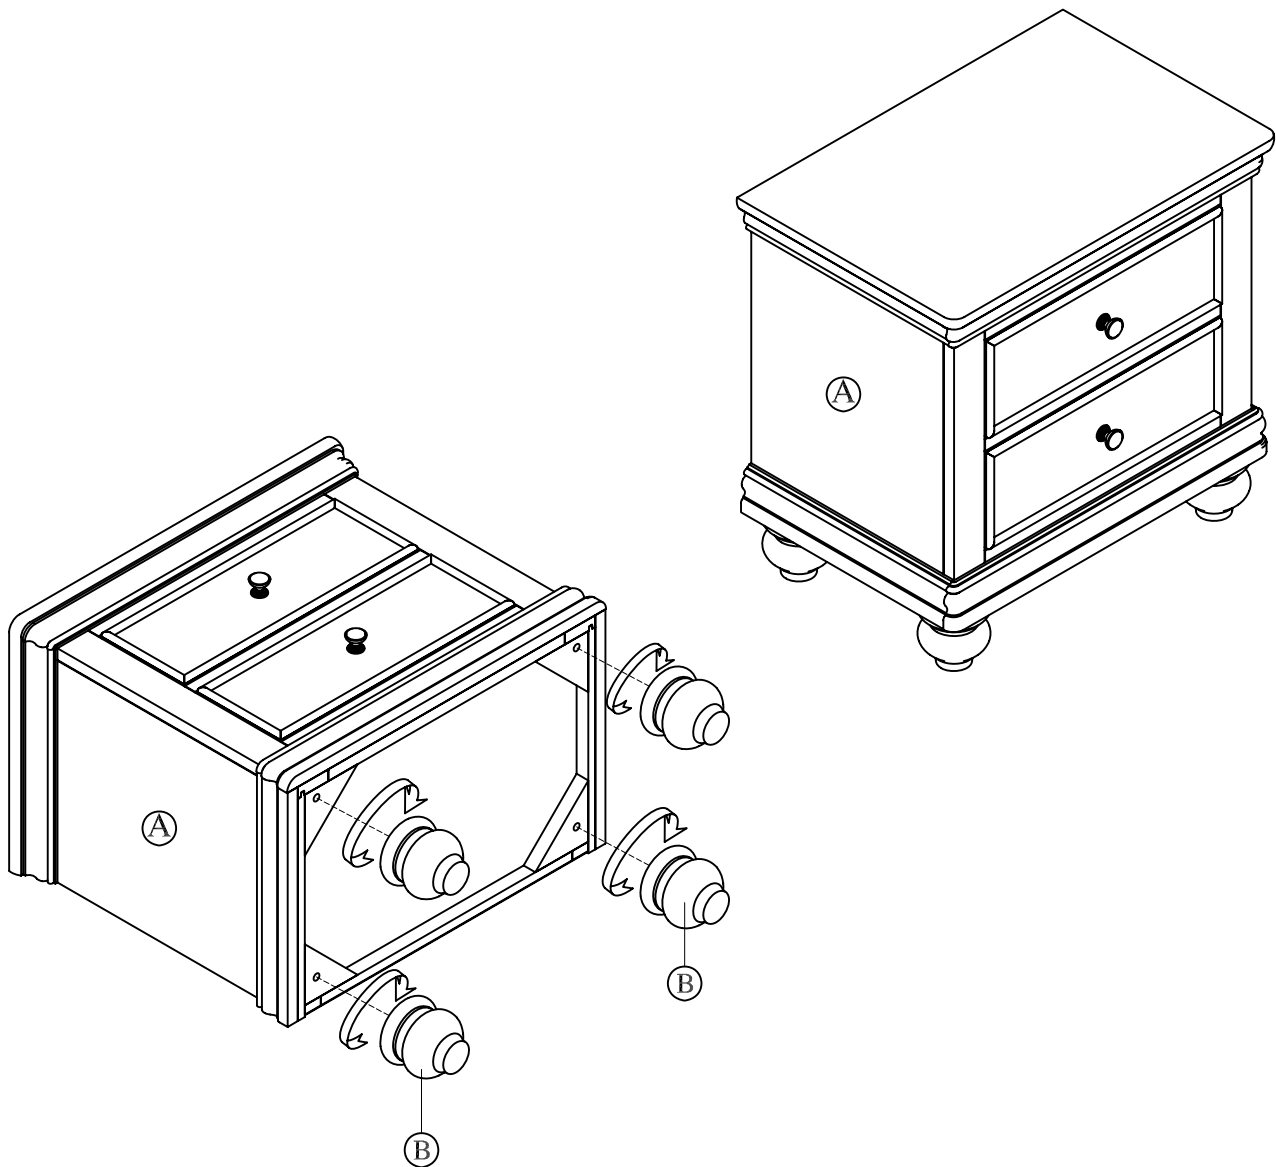

STANDARD
furniture
GRAND DESIGNS

ASSEMBLY INSTRUCTION

GROUP NO.: 88100 ESSEX BR

ITEM NO.: 88107 NIGHT STAND

DEAR CUSTOMER,

Caution: Please read all instructions before assembly and check the carton for any parts that may have come loose during shipment. It is recommended to use two or more persons during the assembly process.

Component List

NO.	Descriptions	Q.ty
A	Night Stand	1
B	Legs	4

Cleaning Instructions : Clean using soft cloth

Made in Viet Nam