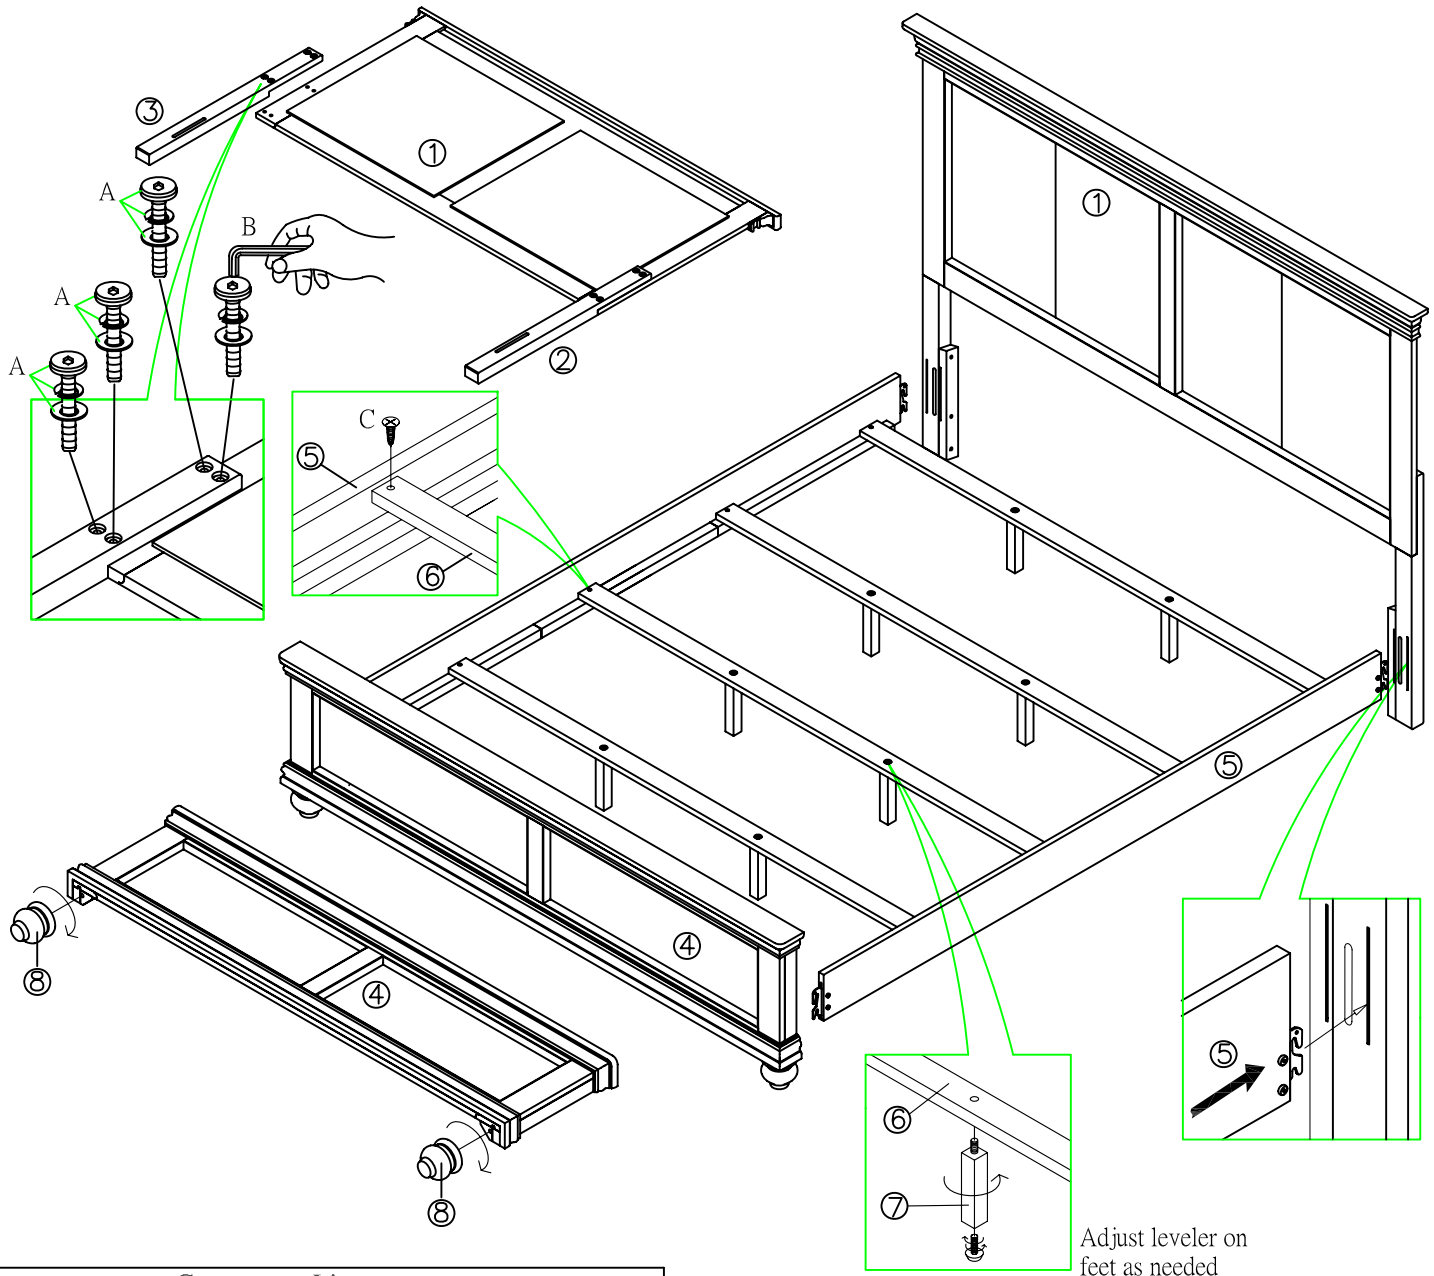

# ASSEMBLY INSTRUCTION

**GROUP NO.: 88100 ESSEX BR**

ITEM NO.: 88111 HEADBOARD, 6/0-6/6 PANEL BED

88102 RAILS 5/0 - 6/6 PANEL BED

88113 FOOTBOARD, 6/0-6/6 PANEL BED W/ SLATS

DEAR CUSTOMER,

Caution: Please read all instructions before assembly and check the carton for any parts that may have come loose during shipment. It is recommended to use two or more persons during the assembly process.