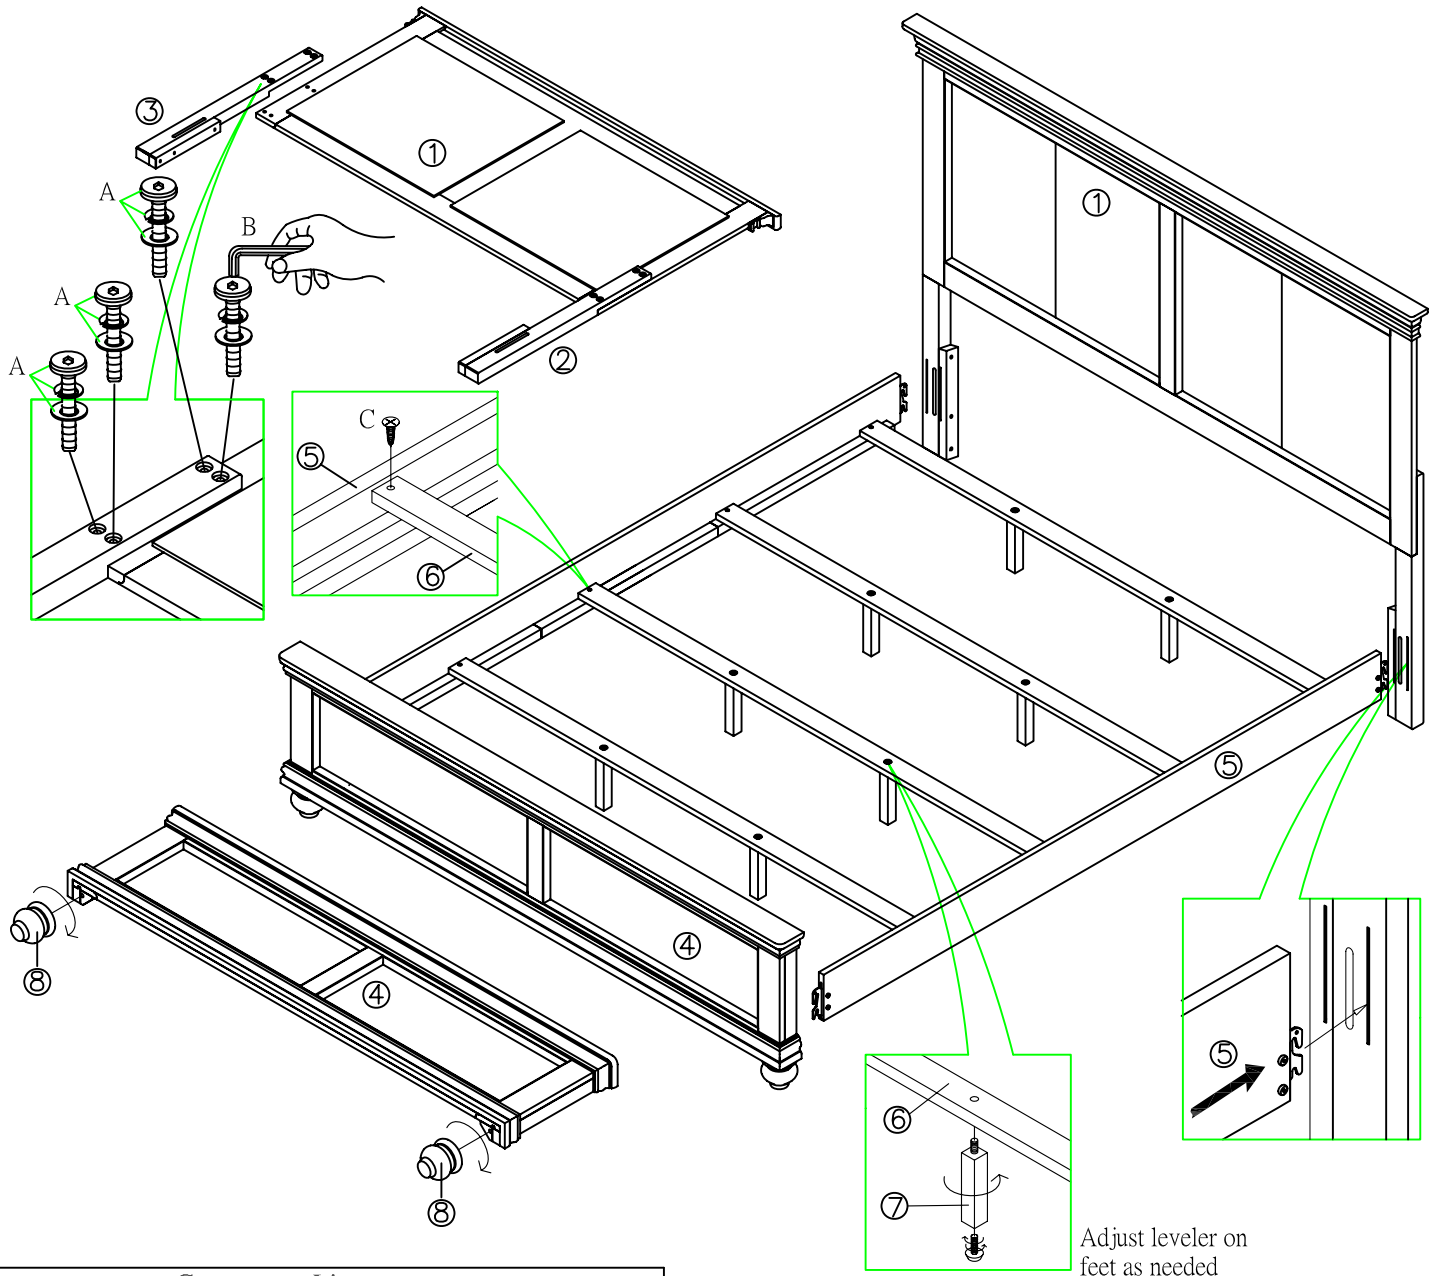

ASSEMBLY INSTRUCTION

GROUP NO.: 88100-0 ESSEX BR

ITEM NO.: 88111-0 HEADBOARD, 6/0-6/6 PANEL BED

88102-0 RAILS 5/0 - 6/6 PANEL BED

88113-0 FOOTBOARD, 6/0-6/6 PANEL BED W/ SLATS

DEAR CUSTOMER,

Caution: Please read all instructions before assembly and check the carton for any parts that may have come loose during shipment. It is recommended to use two or more persons during the assembly process.

Component List		
NO.	Descriptions	Q.ty
1	Headboard(Packed Separately)	1
2	K.D Left Foot(Packed inside HB)	1
3	K.D Right Foot(Packed inside HB)	1
4	Footboard (Packed Separately)	1
5	Side Rails(Packed Separately)	2
6	Bed Slats(Packed inside Footboard)	4
7	Center Support Leg(Packed inside FB)	8
8	Leg(Packed inside FB)	2

Hardware List 1 (Packed Inside Headboard)			
NO.	Descriptions		Q.ty
A	Hex bolt $\varnothing 5/16 \times 1-3/4$", Spring Washer $5/16$" Flat Washer $5/16 \times 16$mm(OUT)		8
B	Allen Key		1

Hardware List 2 (Packed Inside Footboard)			
NO.	Descriptions		Q.ty
C	CBS Screw M4*32MM		8

Cleaning Instructions : Clean using soft cloth

Made in Viet Nam