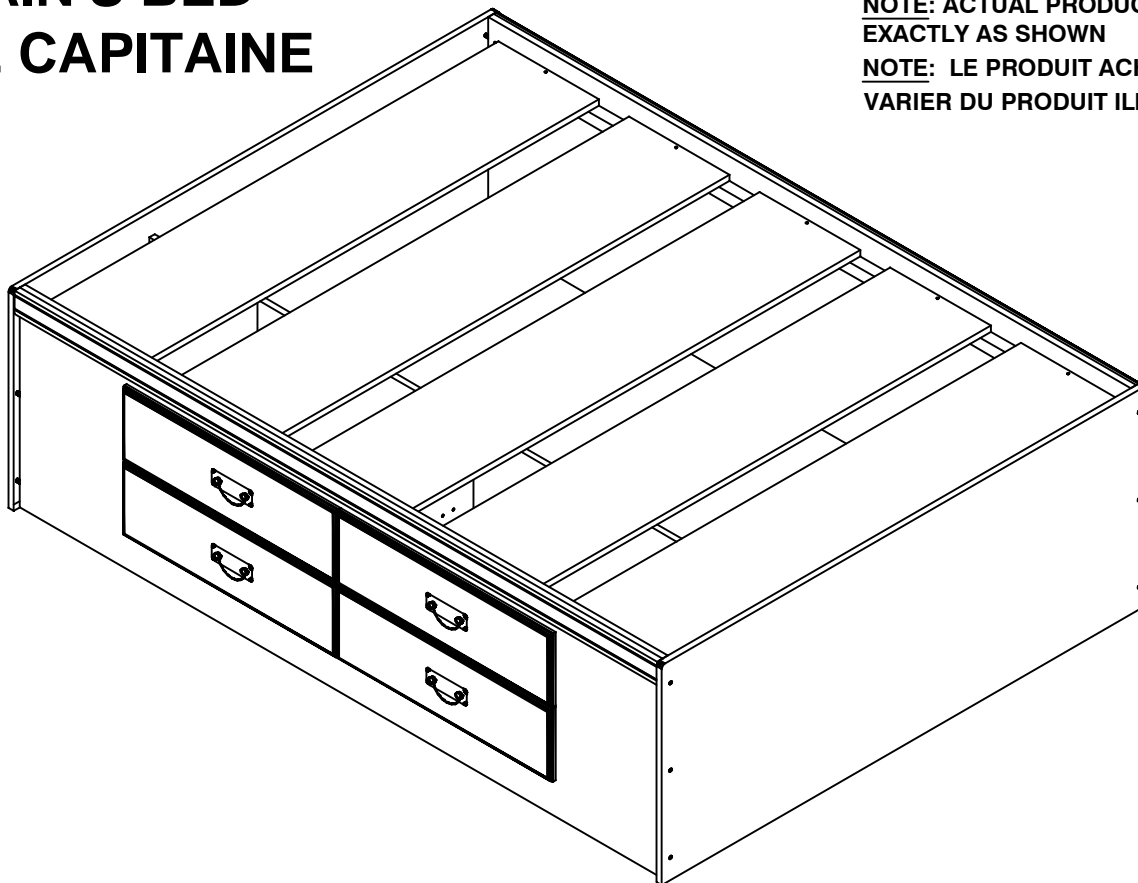

CAPTAIN'S BED LIT DE CAPITAINE

NOTE: ACTUAL PRODUCT NOT EXACTLY AS SHOWN
NOTE: LE PRODUIT ACHETÉ PEUT VARIER DU PRODUIT ILLUSTRÉ

IMPORTANT TO OUR CUSTOMER:

THIS PRODUCT HAS BEEN CAREFULLY QUALITY CONTROLLED BUT HUMAN ERROR CAN OCCUR. SHOULD YOU EXPERIENCE ANY PROBLEMS OR HAVE QUESTIONS CONCERNING THE ASSEMBLY OF THE UNIT PLEASE CONTACT CUSTOMER SERVICE AT (403) 236-3220. SHOULD YOU REQUIRE A REPLACEMENT PART/COMPONENT DUE TO DAMAGE OR IT HAS NOT BEEN INCLUDED; PLEASE CONTACT THE CUSTOMER SERVICE TEAM AT THE STORE FROM WHICH YOU PURCHASED THE UNIT.